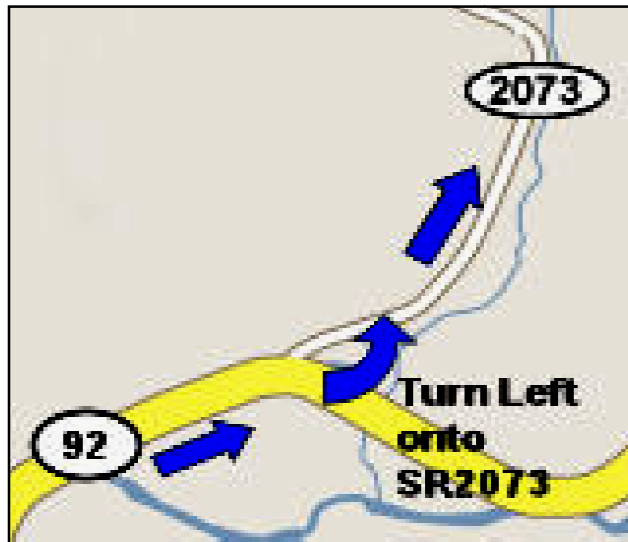

- Continue straight onto Rt. 547 North.
Continue for 0.2 mile.
- Turn Right onto SR 2067.
Follow SR 2067 for 2.6 miles.

- Turn Left onto Beaver Creek Rd (T495).
Follow for 1.2 miles.
- Camp Entrance, continue for 0.5 mile,
the Main building is on the right.

From South (via Scranton PA) & BUS/RV Route (from all directions)

IF YOU ARE PLANNING TO USE GPS, INPUT THE INTERSECTION OF PA 92 & I-81, THEN FOLLOW THE DIRECTIONS BELOW.

- Interstate 81 North to Exit 211 (Lenox).
- Turn Left onto Rt. 106 West
Follow Rt. 106 for 0.3 mile.
- Turn Right onto Rt. 92 North
Follow Rt. 92 for 0.9 mile.

NOTE: From points northward.

- Interstate 81 South to Exit 211 (Lenox).
- Turn Left onto Rt. 92 North.
Follow Rt. 92 for 0.7 mile.

- Turn Left onto SR 2073.
Continue on SR 2073 for 5.2 miles.
(Landmark: Green LOPKE sign)

- Turn Right onto SR 2067 at intersection
Continue on SR 2067 for 0.4 mile.
- Turn left onto Beaver Creek Rd.
Follow for 1.2 miles.
- Camp Entrance, continue for 0.5 mile,
the Main building is on the right.