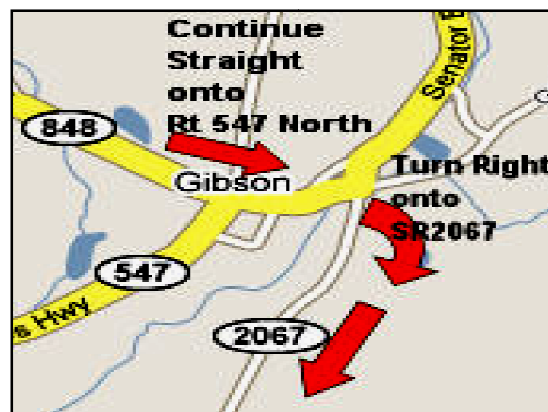

**IF YOU ARE PLANNING TO USE GPS,
INPUT THE INTERSECTION OF PA848 & I-81,
THEN FOLLOW THE DIRECTIONS BELOW.**

- Interstate 81 to PA Exit 219 (Gibson).
- Turn Right at the STOP sign at exit ramp.
- Turn Right onto Rt. 848 East.
Continue for 2.3 miles to Gibson.

- Continue straight onto Rt. 547 North.
Continue for 0.2 mile.
- Turn Right onto SR 2067.
Follow SR 2067 for 2.6 miles.

- Turn Left onto Beaver Creek Rd (T495).
Follow for 1.2 miles.
- Camp Entrance, continue for 0.5 mile,
the Main building is on the right.

NOTE: From points northward.

- Interstate 81 South to Exit 211 (Lenox).
- Turn Left onto Rt. 92 North.
Follow Rt. 92 for 0.7 mile.

- Turn Left onto SR 2073.
Continue on SR 2073 for 5.2 miles.
(Landmark: Green LOPKE sign)

- Turn Right onto SR 2067 at intersection
Continue on SR 2067 for 0.4 mile.
- Turn left onto Beaver Creek Rd.
Follow for 1.2 miles.
- Camp Entrance, continue for 0.5 mile,
the Main building is on the right.