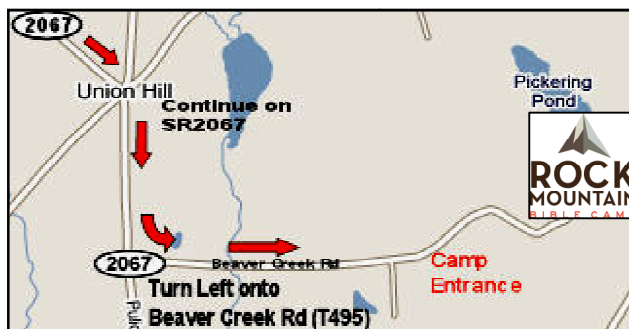

**IF YOU ARE PLANNING TO USE GPS,
INPUT THE INTERSECTION OF PA848 & I-81,
THEN FOLLOW THE DIRECTIONS BELOW.**

- Interstate 81 to PA Exit 219 (Gibson).
- Turn Right at the STOP sign at exit ramp.
- Turn Right onto Rt. 848 East.
Continue for 2.3 miles to Gibson.

- Continue straight onto Rt. 547 North.
Continue for 0.2 mile.
- Turn Right onto SR 2067.
Follow SR 2067 for 2.6 miles.

- Turn Left onto Beaver Creek Rd (T495).
Follow for 1.2 miles.
- Camp Entrance, continue for 0.5 mile,
the Main building is on the right.

NOTE: From points northward.

- Interstate 81 South to Exit 211 (Lenox).
- Turn Left onto Rt. 92 North.
Follow Rt. 92 for 0.7 mile.

- Turn Left onto SR 2073.
Continue on SR 2073 for 5.2 miles.
(Landmark: Green LOPKE sign)

- Turn Right onto SR 2067 at intersection
Continue on SR 2067 for 0.4 mile.
- Turn left onto Beaver Creek Rd.
Follow for 1.2 miles.
- Camp Entrance, continue for 0.5 mile,
the Main building is on the right.